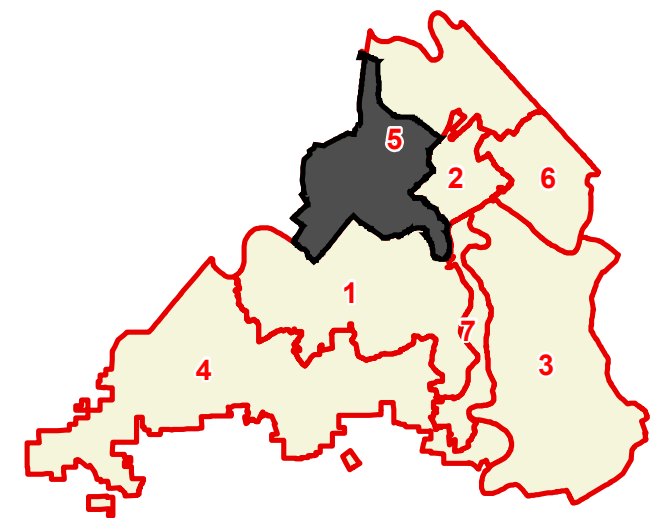

# Loudon County

## Eatons Voting Precinct

TOTAL POPULATION	5823
WHITE POPULATION	5059
% WHITE	86.879615
BLACK POPULATION	80
% BLACK	1.373862
OTHER POPULATION	684
% OTHER	11.746522
HISPANIC POPULATION	498
% HISPANIC	8.552293
TOTAL POPULATION 18	4639

-  Interstates
-  U.S. Highway
-  State Highway
-  Local Roads
-  Railroads
-  Stream
-  Powerline (Incomplete)
-  Lakes / Rivers
- City, Town**
-  City, Town
-  County

Created On: 1/25/2022