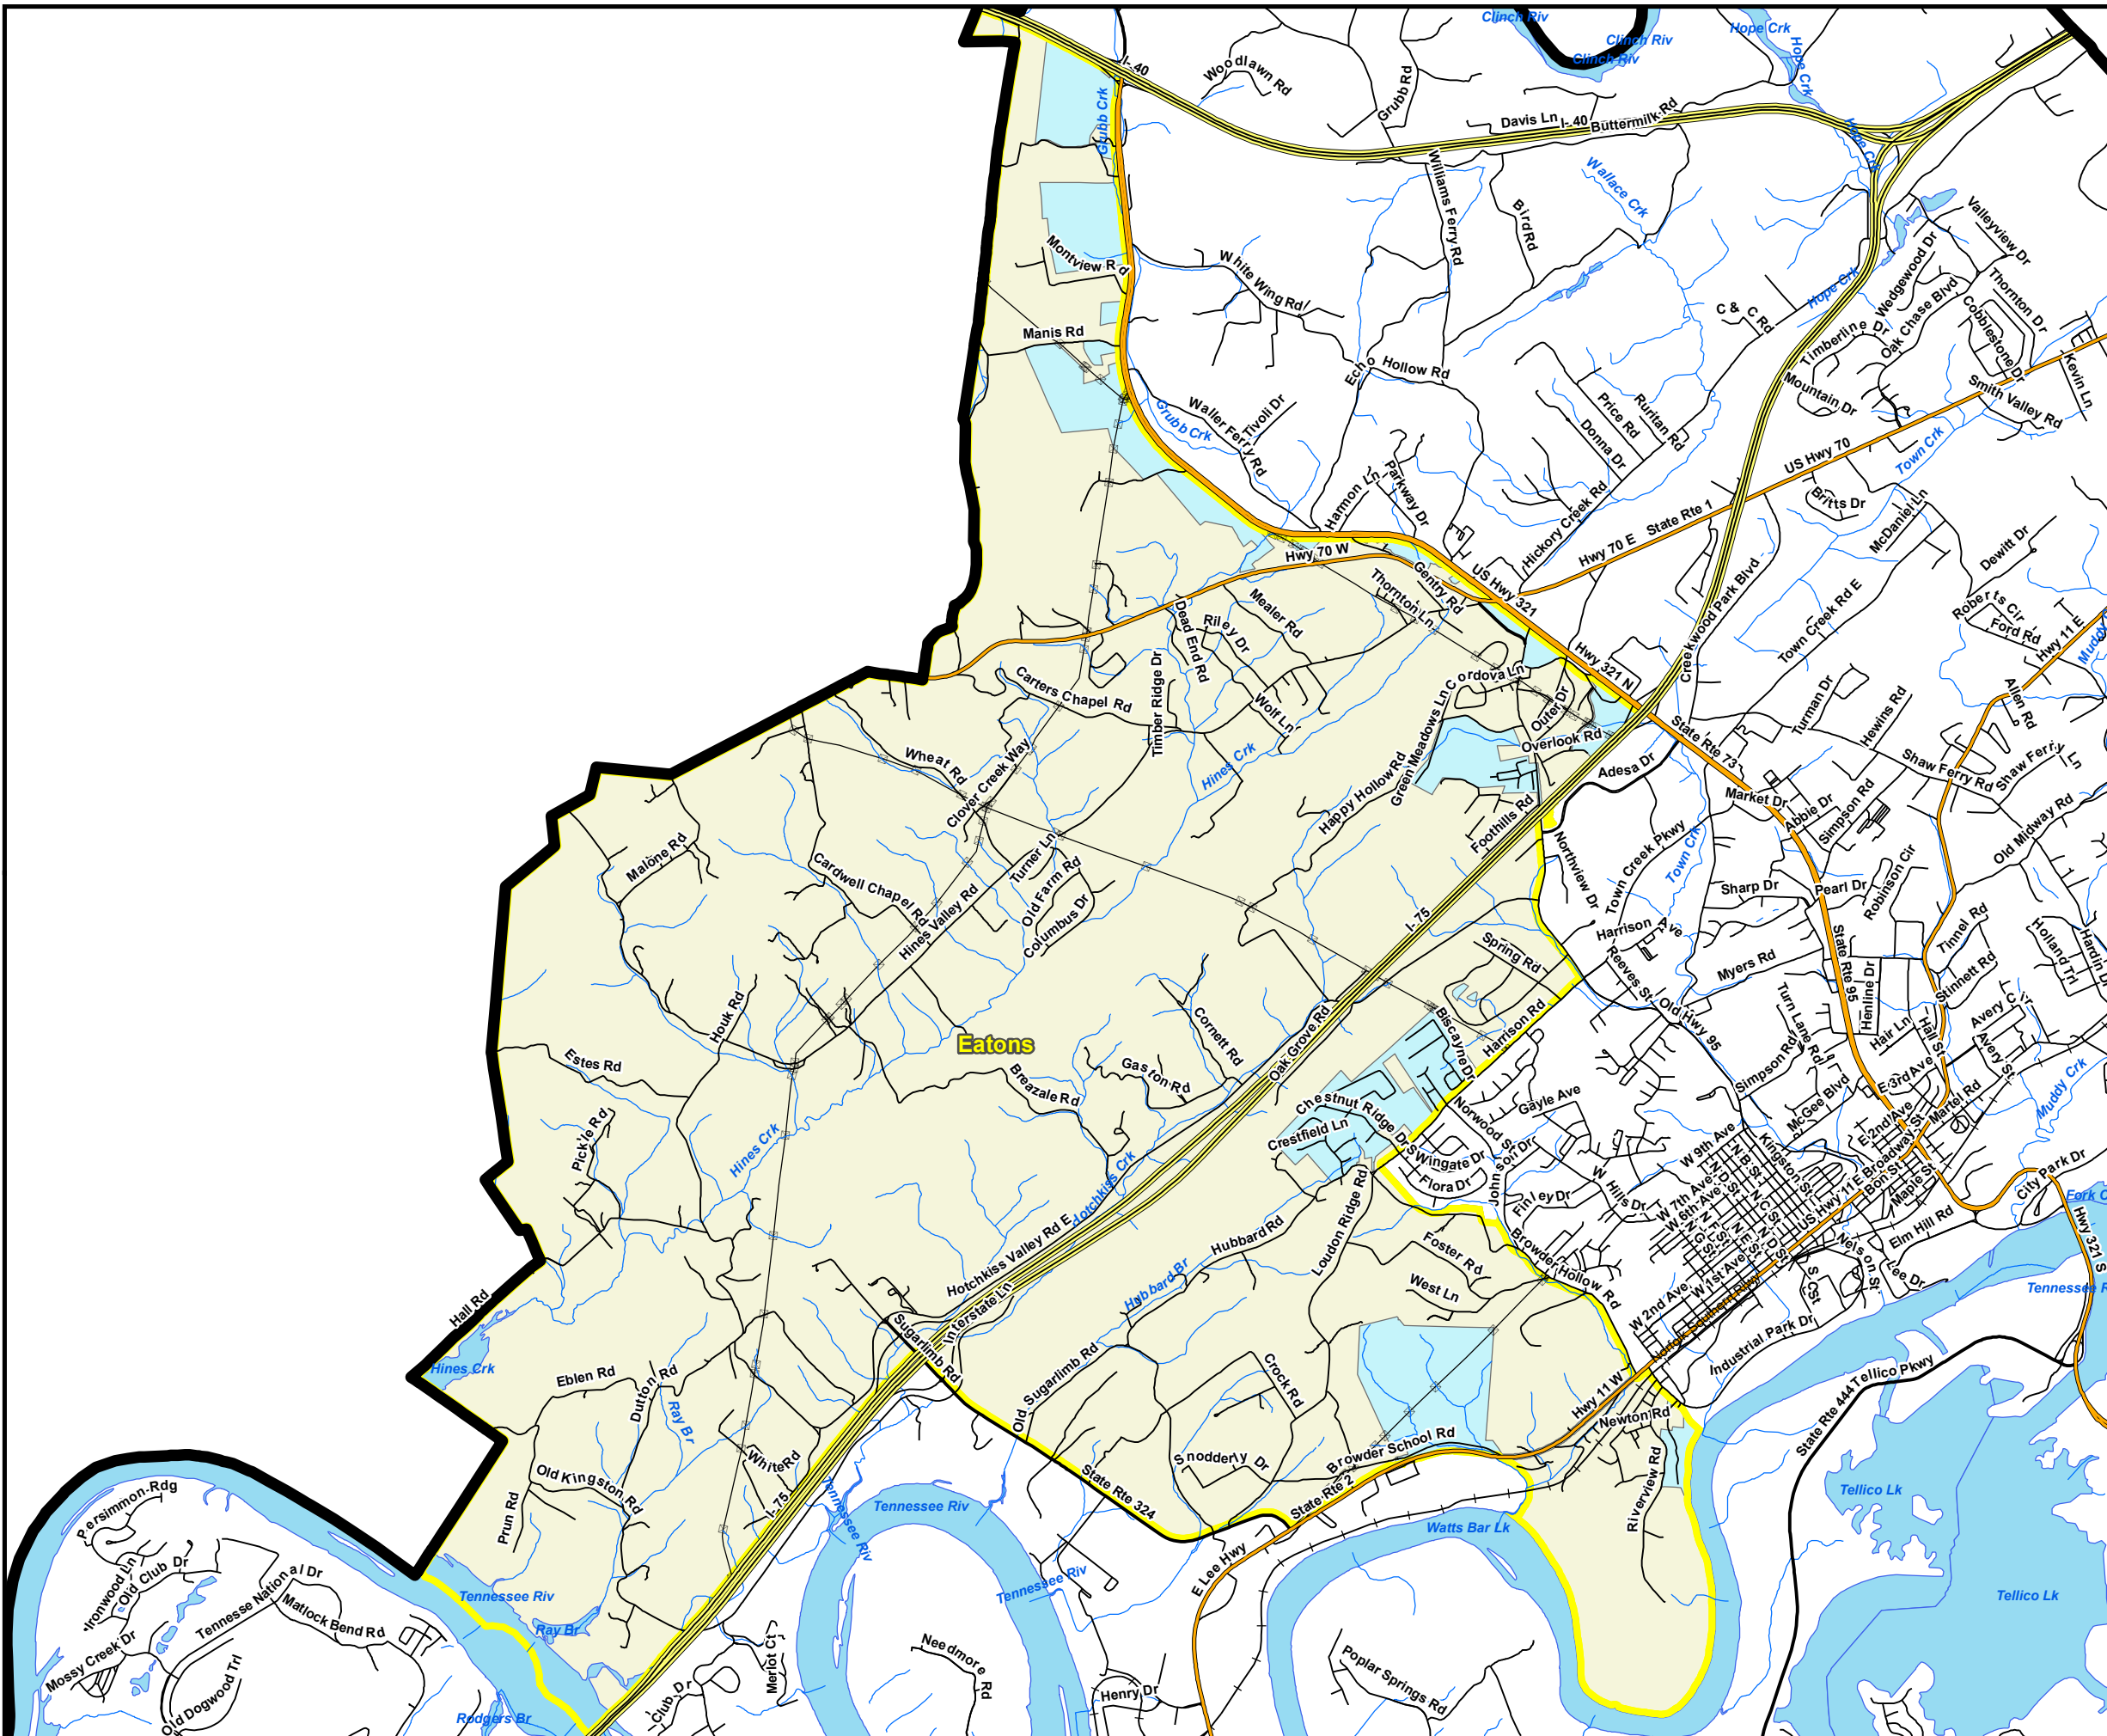

# Loudon County

## Eatons Voting Precinct

TOTAL POPULATION	5823
WHITE POPULATION	5059
% WHITE	86.879615
BLACK POPULATION	80
% BLACK	1.373862
OTHER POPULATION	684
% OTHER	11.746522
HISPANIC POPULATION	498
% HISPANIC	8.552293
TOTAL POPULATION 18	4639

-  Interstates
-  U.S. Highway
-  State Highway
-  Local Roads
-  Railroads
-  Stream
-  Powerline (Incomplete)
-  Lakes / Rivers
- City, Town**
-  City, Town
-  County

Created On: 1/25/2022